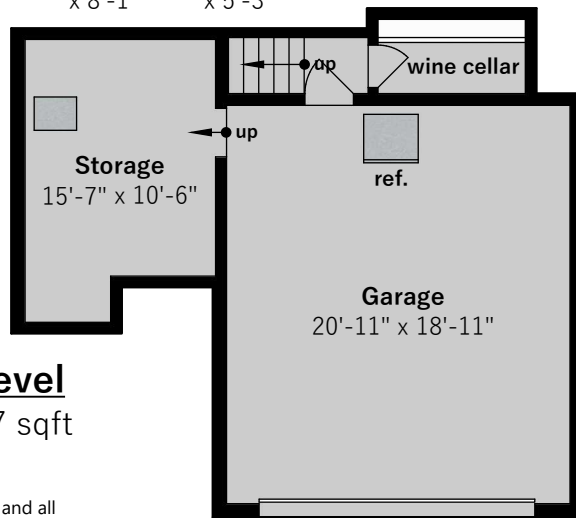

500 Hampton Road

Piedmont, CA 94611

Estimated Total Finished Square Footage: 3,177 sqft
Main Level: 1,818 sqft
Upper Level: 1,359 sqft

Estimated Total Unfinished Square Footage: 657 sqft
Garage: 474 sqft
Storage: 148 sqft
Wine Cellar: 35 sqft

Interior room dimensions are shown, and all square footage measured from perimeter of exterior walls. Decks, porches, and patios are not included in calculations.

Measured on June 16th, 2022

Any and all information on this drawing is for illustrative purposes only and is deemed reliable, but not guaranteed. All information requires independent verification.