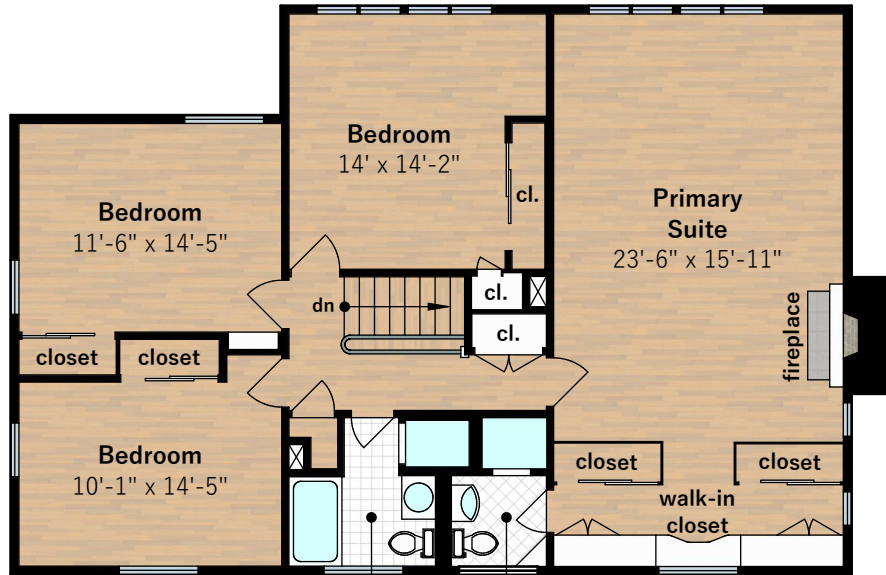

500 Hampton Road

Piedmont, CA 94611

Estimated Total Finished Square Footage: 3,177 sqft
Main Level: 1,818 sqft
Upper Level: 1,359 sqft

Estimated Total Unfinished Square Footage: 657 sqft
Garage: 474 sqft
Storage: 148 sqft
Wine Cellar: 35 sqft

Interior room dimensions are shown, and all square footage measured from perimeter of exterior walls. Decks, porches, and patios are not included in calculations.

Measured on June 16th, 2022

Any and all information on this drawing is for illustrative purposes only and is deemed reliable, but not guaranteed. All information requires independent verification.