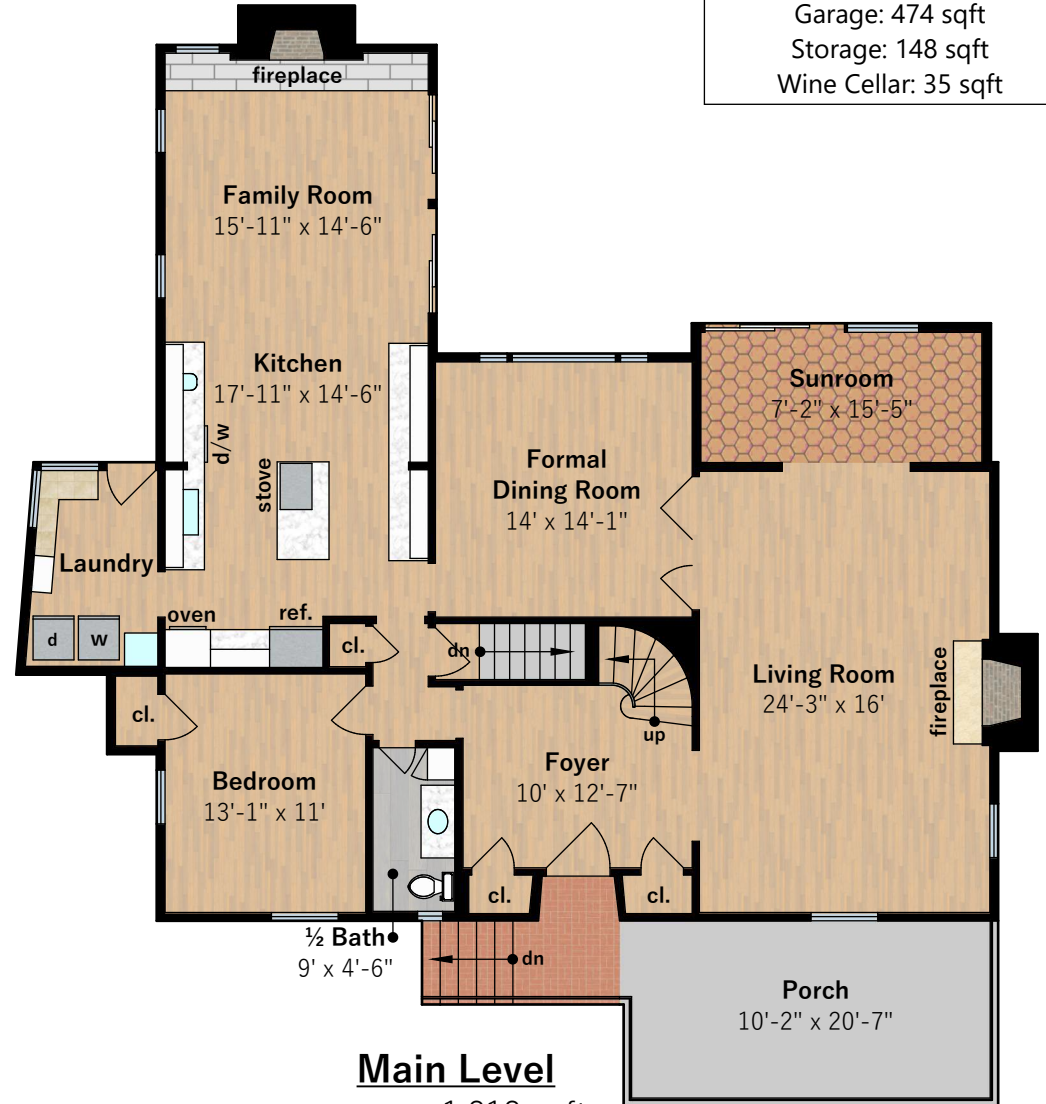

500 Hampton Road

Piedmont, CA 94611

Estimated Total Finished Square Footage: 3,177 sqft
Main Level: 1,818 sqft
Upper Level: 1,359 sqft

Estimated Total Unfinished Square Footage: 657 sqft
Garage: 474 sqft
Storage: 148 sqft
Wine Cellar: 35 sqft

Interior room dimensions are shown, and all square footage measured from perimeter of exterior walls. Decks, porches, and patios are not included in calculations.

Measured on June 16th, 2022

Any and all information on this drawing is for illustrative purposes only and is deemed reliable, but not guaranteed. All information requires independent verification.